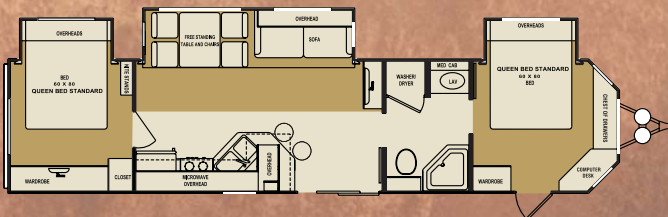

## DESTINATION TRAILERS

ZD38FK Kitchen shown with Spa décor and cherry stained cabinetry

ZD38DB

ZD38FK

ZD38FE

ZD38TB

## Bedroom Standards

- Upholstered headboard
- 60"x 80" Residential box spring and mattress
- TV shelf & hook-up
- Colored night shades with hard valances and lambrequin
- Coordinated window treatments and bedspread
- Mirrored closet with drawers underneath (N/A ZD38DB and ZD38TB)

## Bathroom Standards

- Large satin-finish lavatory bowl
- Corner shower with one-piece surround
- Porcelain toilet
- Linen storage
- Lighted, mirrored medicine cabinet
- Washer/dryer hook up