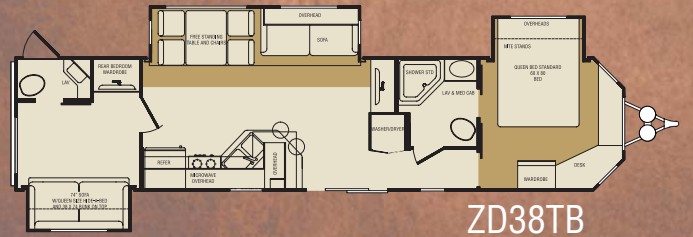

## DESTINATION TRAILERS

ZD38FK Kitchen shown with Spa décor and cherry stained cabinetry

ZD38DB

ZD38FK

ZD38FE

ZD38TB

## Bathroom Standards

- Large satin-finish lavatory bowl
- Corner shower with one-piece surround
- Porcelain toilet
- Linen storage
- Lighted, mirrored medicine cabinet
- Washer/dryer hook up