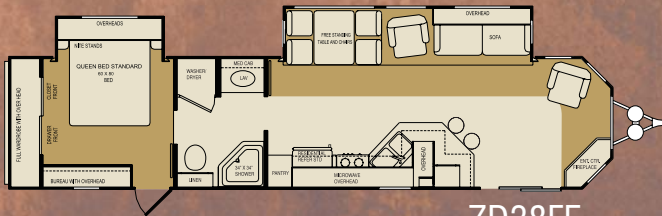

## DESTINATION TRAILERS

ZD38FK Kitchen shown with Spa décor and cherry stained cabinetry

ZD38DB

ZD38FK

ZD38FE

ZD38TB

## Bathroom Standards

- Large satin-finish lavatory bowl
- Corner shower with one-piece surround
- Porcelain toilet
- Linen storage
- Lighted, mirrored medicine cabinet
- Washer/dryer hook up